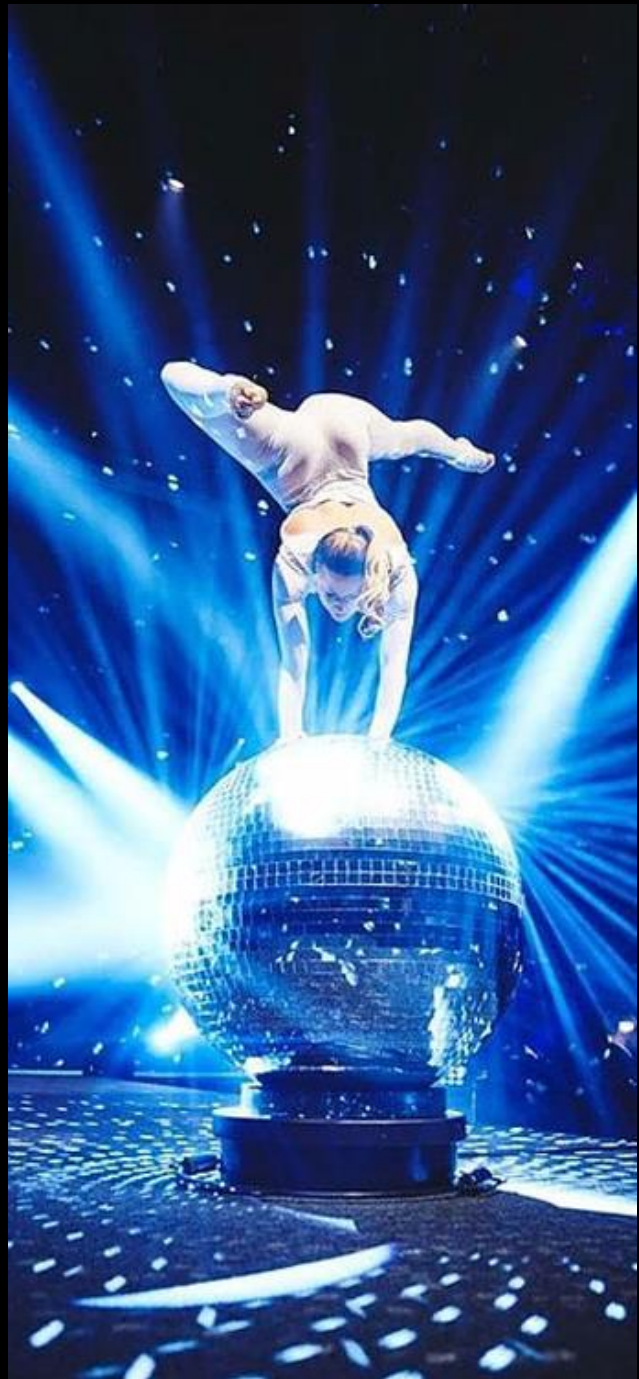

CREATIVE INVASION

A woman with long, flowing red hair is captured in a dynamic, mid-air pose, falling into a pool of water. She is wearing a black, form-fitting dress. The water splashes around her, creating a sense of movement and drama. The background is dark, making the woman and the white text stand out. The text 'ALIENZ ENTERTAINMENT' is written in a bold, white, sans-serif font across the middle of the image.

NOVELTY ACTS

**INNOVATIVE
ENTERTAINMENT**

TRON & LED SHOWS

MUSICAL WALL

PROJECTION MAPPING

**CIRCUS
ENTERTAINMENT**

ACROBATIC SHOWS

A photograph of an aerial performer inside a large, clear, spherical structure, possibly a zorb or a similar aerial apparatus. The performer is wearing a blue patterned top and dark leggings, and is positioned in a way that suggests they are performing a maneuver. The background is a clear blue sky with some light clouds. The entire image is overlaid with a dark, semi-transparent filter.