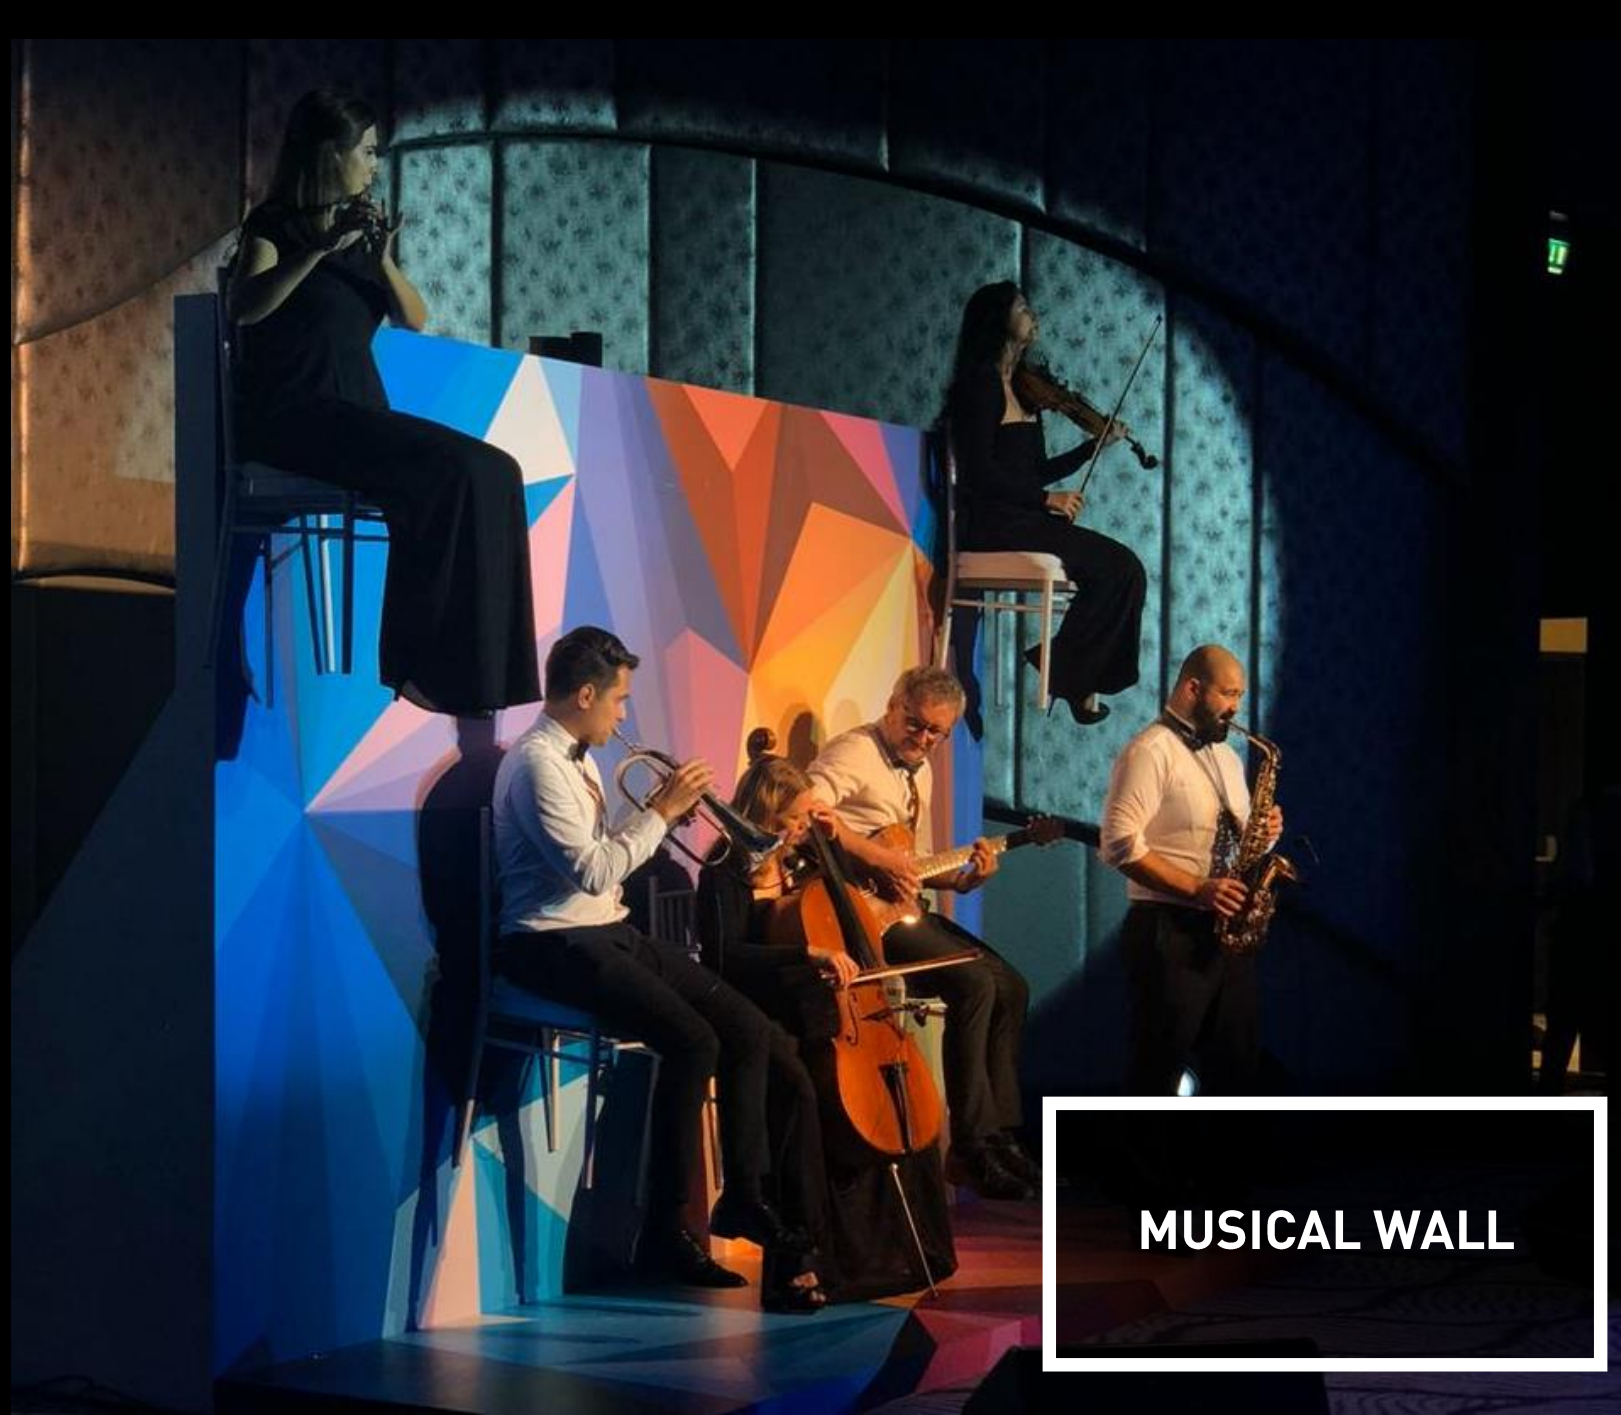

**MUSICAL
ENTERTAINMENT**

COVER BAND

**MARCHING BAND & ROAMING
MUSICIANS**

A person wearing a grey baseball cap and a vibrant purple jacket is shown in profile, looking to the left. The background is a dynamic, abstract composition of splattered colors including purple, blue, green, and pink, set against a dark, textured backdrop. The overall aesthetic is modern and artistic.

**ON-TREND
INNOVATIVE
ENTERTAINMENT**

URBAN

OBJECT HEADS

A composite image featuring a woman with a shaved head in three different states of distress. On the left, she is screaming with her mouth wide open and her hands pressed against her temples. In the center, she is crying with her eyes squeezed shut and her hands on her face. On the right, she is grimacing in pain with her eyes closed and her hands on her face. The background is dark with a faint geometric pattern. A white-bordered box in the center contains the text "NOVELTY ACTS".

NOVELTY ACTS

**INNOVATIVE
ENTERTAINMENT**

TRON & LED SHOWS

MUSICAL WALL

PROJECTION MAPPING

**CIRCUS
ENTERTAINMENT**

ACROBATIC SHOWS

A photograph of an aerial performer inside a large, clear, spherical structure, possibly a zorb or a similar aerial apparatus. The performer is wearing a blue patterned top and dark leggings, and is positioned in a way that suggests they are performing a maneuver. The background is a clear blue sky with some light clouds. The entire image is overlaid with a dark, semi-transparent filter.

**BODY ART
LIVE CANVAS
WALKABOUT ART**

LIVING STATUE

ROAMING DRAWING

A ALIENZ