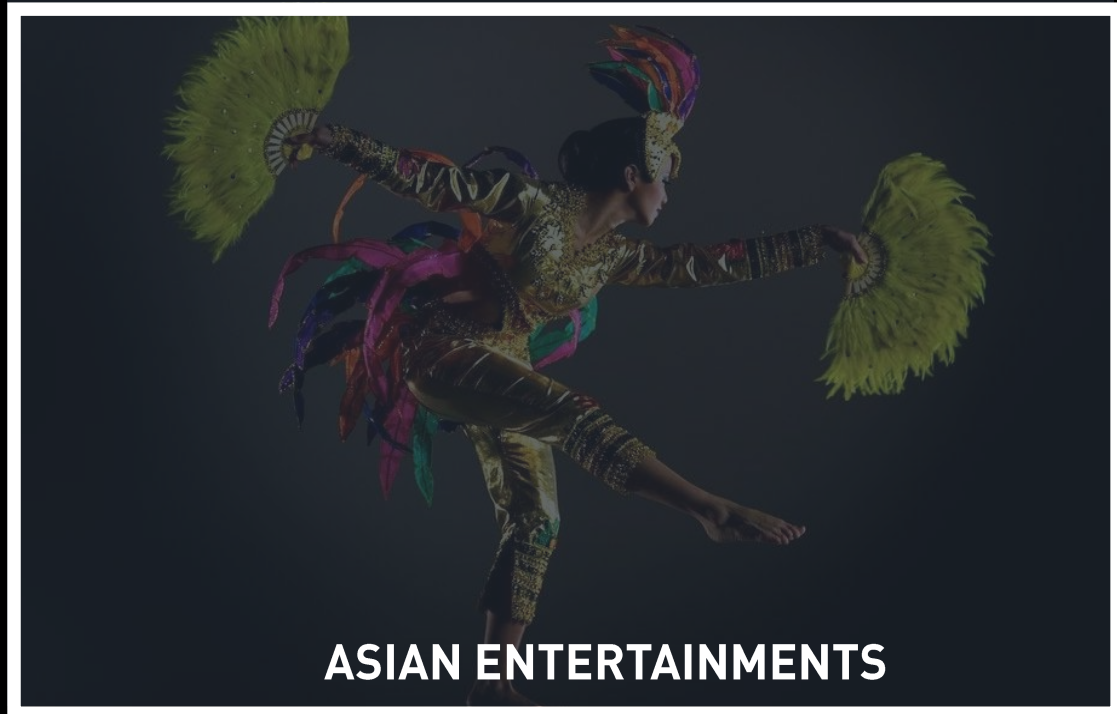

ASIAN ENTERTAINMENTS