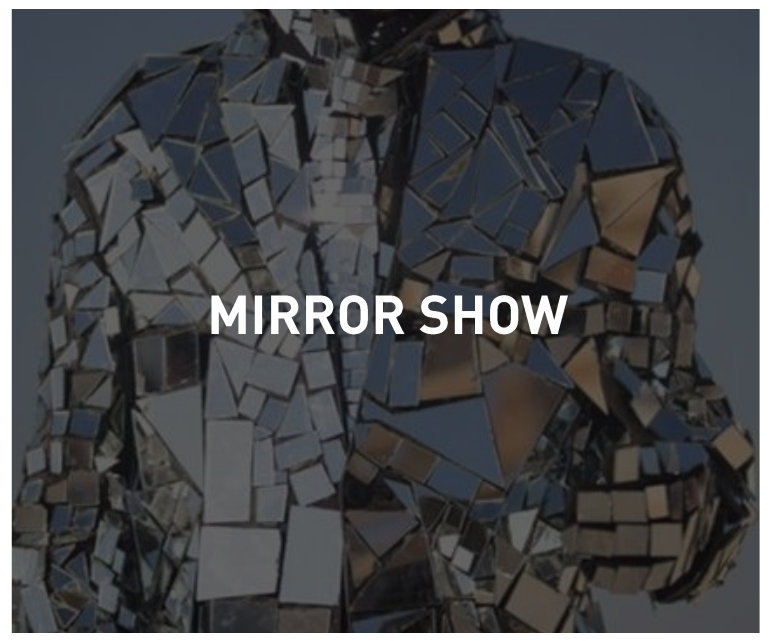

**MUSICAL
ENTERTAINMENT**

COVER BAND

**MARCHING BAND & ROAMING
MUSICIANS**

A person wearing a grey baseball cap and a vibrant purple jacket is shown in profile, looking to the left. The background is a dynamic, abstract composition of splattered colors including purple, blue, green, and pink, set against a dark, textured backdrop. The overall aesthetic is modern and artistic.

**ON-TREND
INNOVATIVE
ENTERTAINMENT**

URBAN

OBJECT HEADS

A composite image featuring a woman with a shaved head in three different states of distress. On the left, she is screaming with her mouth wide open and her hands pressed against her temples. In the center, she is crying with her eyes squeezed shut and her hands on her face. On the right, she is grimacing in pain with her eyes closed and her hands on her face. The background is dark with a faint geometric pattern. A white-bordered box in the center contains the text "NOVELTY ACTS".